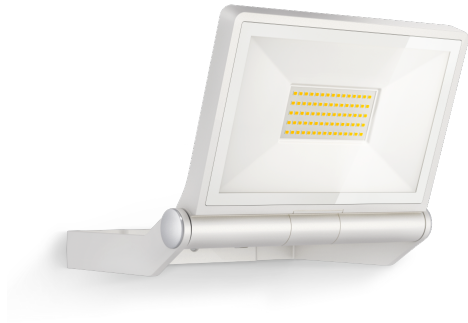

LED floodlight without sensor

XLED ONE XL

white

EAN 4007841 065232

Article number 065232

Dimension Drawing